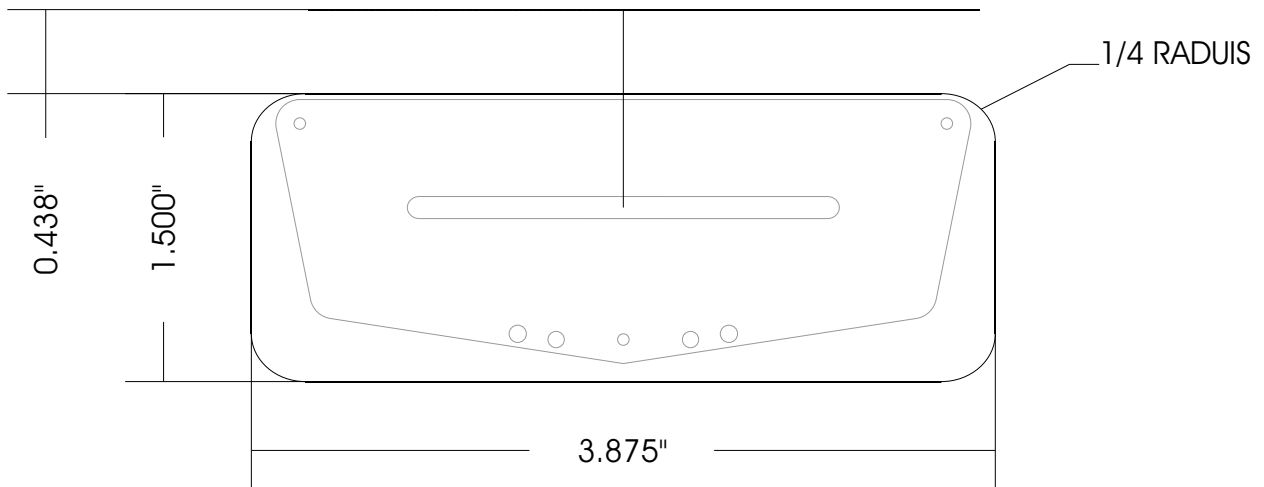

# LOLLAR PICKUPS

206 463 9838

WWW.LOLLARGUITARS.COM

body route pattern  
app. 15/16" deep route  
mounting screws 7/8" long #4  
springs 3/4" long

CC FOR TELE INSTALLATION  
PICKGAIRD MOUNT VERSION  
COPYRIGHT, LOLLAR GUITARS INC. 2010