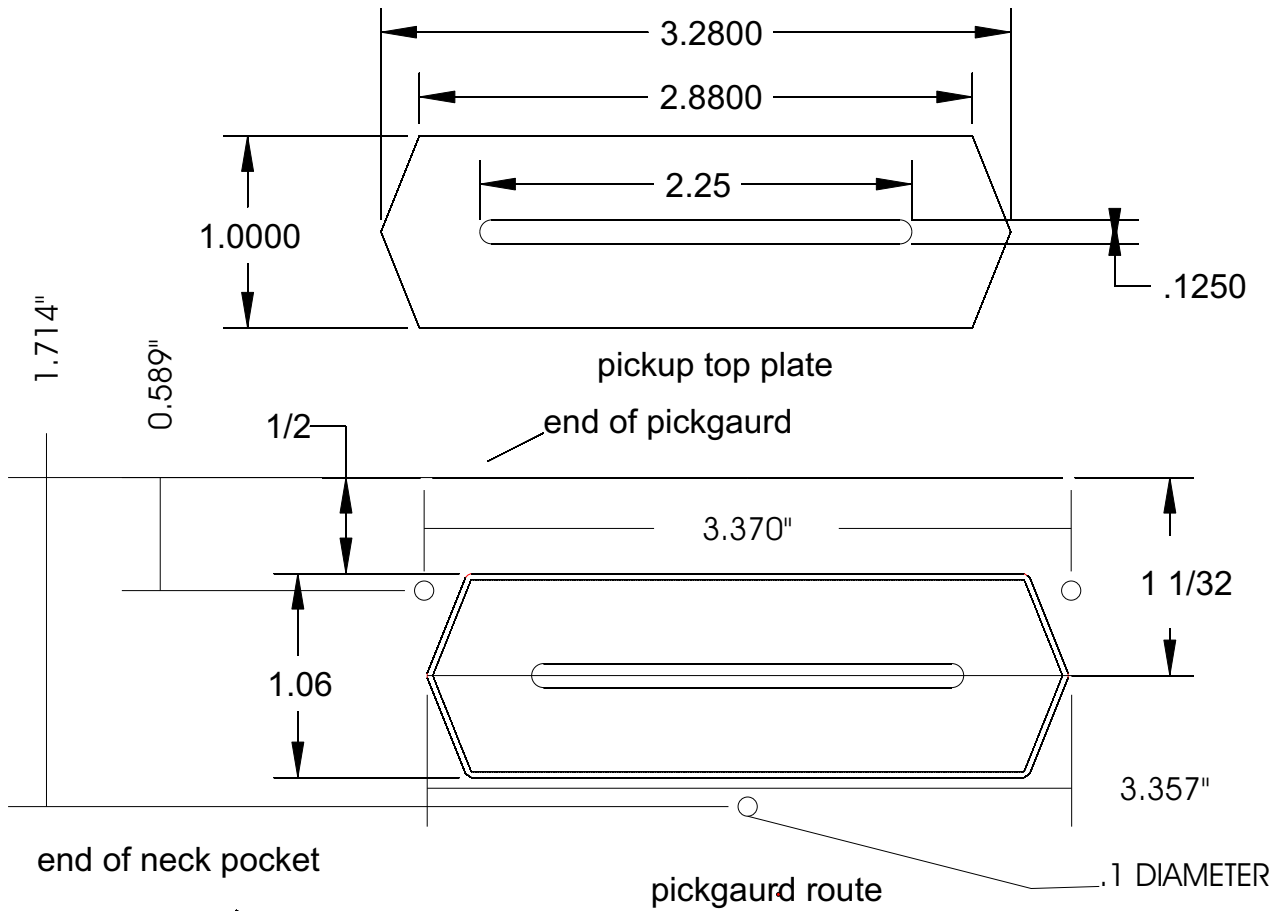

# LOLLAR PICKUPS

206 463 9838

WWW.LOLLARGUITARS.COM

body route pattern  
app. 15/16" deep route  
mounting screws 7/8" long #4  
springs 3/4" long

CC FOR TELE INSTALLATION  
PICKGAIRD MOUNT VERSION  
COPYRIGHT, LOLLAR GUITARS INC. 2010