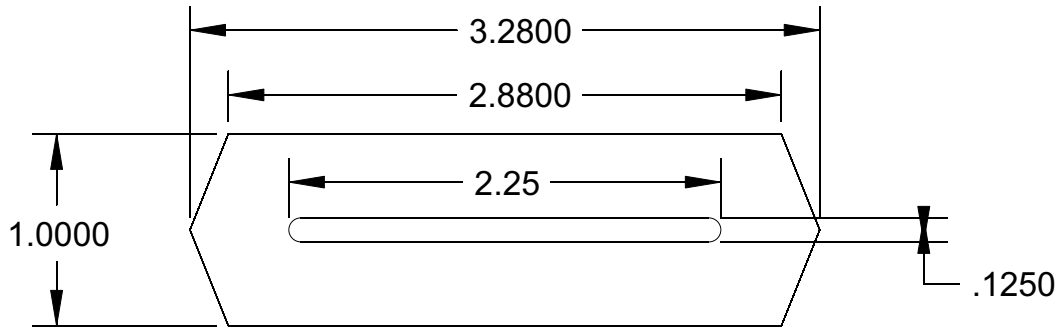

LOLLAR PICKUPS

206 463 9838

WWW.LOLLARGUITARS.COM

pickup top plate

pickguard route

body route pattern
app. 15/16" deep route
mounting screws 7/8" long #4
springs 3/4" long

CC FOR TELE INSTALLATION