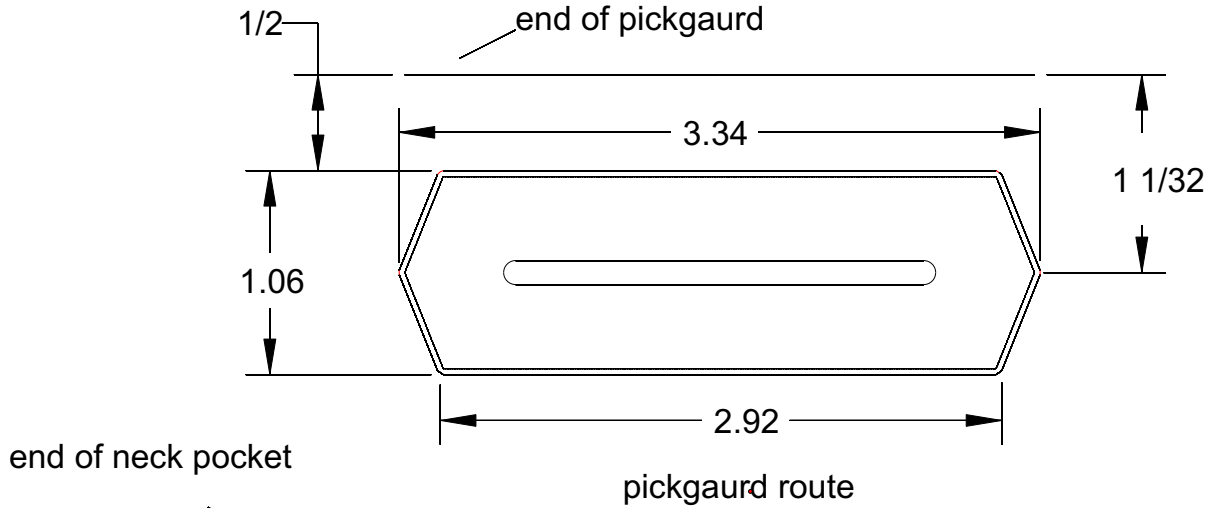

LOLLAR PICKUPS

206 463 9838

WWW.LOLLARGUITARS.COM

pickup top plate

pickguard route

body route pattern
app. 15/16" deep route
mounting screws 7/8" long #4
springs 3/4" long

CC FOR TELE INSTALLATION