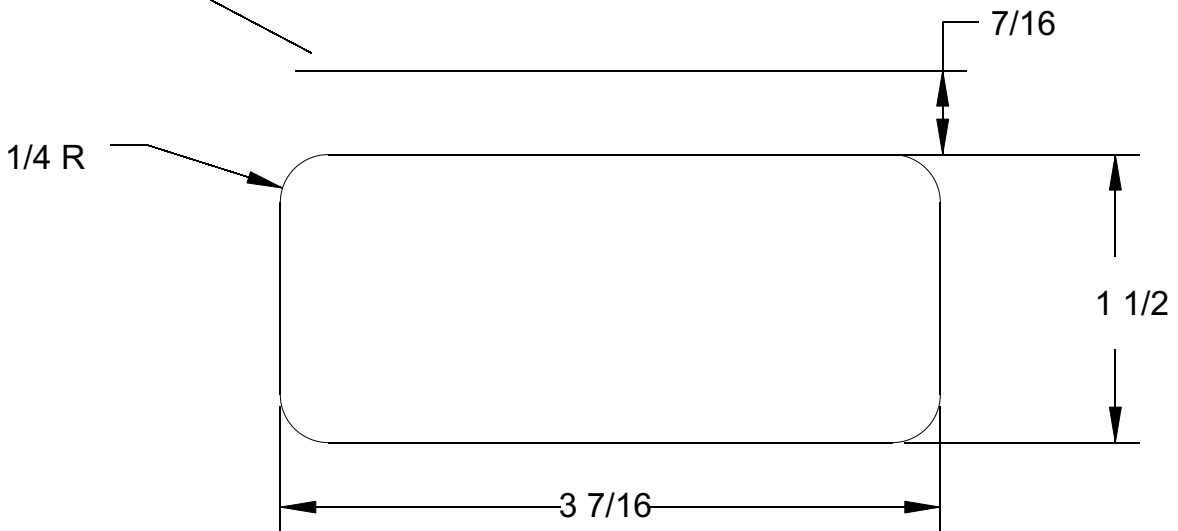

LOLLAR PICKUPS

206 463 9838

WWW.LOLLARGUITARS.COM

pickup top plate

pickguard route

body route pattern
app. 15/16" deep route
mounting screws 7/8" long #4
springs 3/4" long

CC FOR TELE INSTALLATION